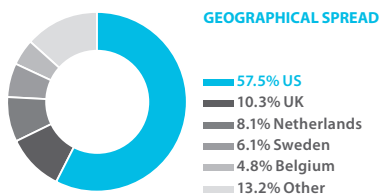

AMBIUS

£112.4m

2007 REVENUE

6.2%

% CHANGE

2,161

EMPLOYEES

The Ambius division (formerly referred to as Tropical Plants) provides interior landscaping, design installation and maintenance services in North America, the UK and continental Europe.