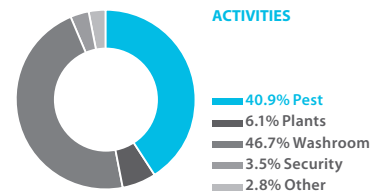

ASIA PACIFIC

£158.3m

2007 REVENUE

55.0%

% CHANGE

7,280

EMPLOYEES

Asia Pacific covers all the group's activities in the region, principally washroom services, pest control and tropical plants.