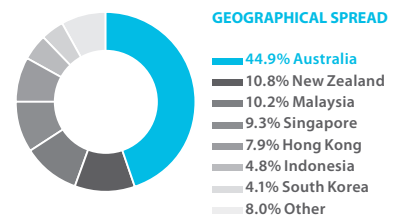

ASIA PACIFIC

£158.3m

2007 REVENUE

55.0%

% CHANGE

7,280

EMPLOYEES

Asia Pacific covers all the group's activities in the region, principally washroom services, pest control and tropical plants.

*Excludes share of associate in Japan